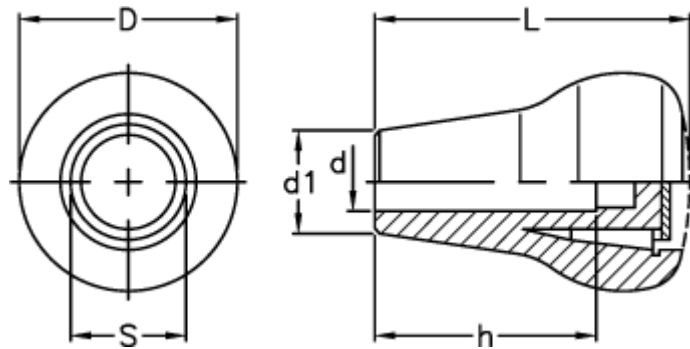

Article number: 230400026612

Description: E+G Handle w/transparent cap
IEL.65 N-12-H-SO

Measures

d = 12

D = 45

d1 = 21

h = 50

L = 65

S = 25